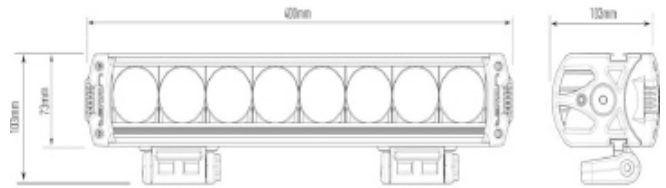

TRIPLE-R

TRIPLE-R 1000 WITH POSITION LIGHT

- One of the most powerful road-legal driving lights available
- Ultra long-range optics
- Integrated position lights for added safety and improved styling
- High output LED's from world leader in LED technology
- 5,000 kelvin light temperature for maximum definition
- 'Unbreakable' polycarbonate lens (with lifetime guarantee)
- Made in Britain

Horizontal: 11°
Vertical: 14°
(2% of peak)

MOUNTING OPTIONS:

(Side Bracket kit sold separately)

TECHNICAL SPECIFICATIONS

E-MARK REF	30
VOLTAGE RANGE	9V - 32V
RAW LUMENS	8200
BEAM PATTERN	Spot
OPTICAL EFFICIENCY	92%
BEAM DISTANCE (0.25LX)	1030m
# HIGH POWER LEDs	8
POWER CONSUMPTION	90 Watts
CURRENT DRAW†	6.25 Amps
LED LIFE	50,000 Hrs*
WEIGHT	1420g

* LED Manufacturers Specifications †At 14.4 Volts

LAZER LAMPS LTD

Units 1+2, Harlow Mill Business Centre, Riverway, Harlow, Essex. CM20 2FD. UK

Tel: +44(0)1992 677374

Email: sales@lazerlamps.com

www.lazerlamps.com

LAZER

HIGH PERFORMANCE LIGHTING