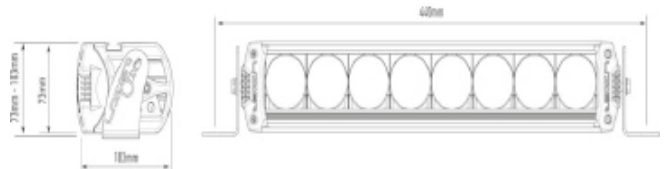

TRIPLE-R

TRIPLE-R 1000 WITH POSITION LIGHT

- One of the most powerful road-legal driving lights available
- Ultra long-range optics
- Integrated position lights for added safety and improved styling
- High output LED's from world leader in LED technology
- 5,000 kelvin light temperature for maximum definition
- 'Unbreakable' polycarbonate lens (with lifetime guarantee)
- Made in Britain

Horizontal: 11°
Vertical: 14°
(2% of peak)

MOUNTING OPTIONS:

(Side Bracket kit sold separately)

TECHNICAL SPECIFICATIONS

E-MARK REF	30
VOLTAGE RANGE	9V - 32V
RAW LUMENS	8200
BEAM PATTERN	Spot
OPTICAL EFFICIENCY	92%
BEAM DISTANCE (0.25LX)	1030m
# HIGH POWER LEDs	8
POWER CONSUMPTION	90 Watts
CURRENT DRAW†	6.25 Amps
LED LIFE	50,000 Hrs*
WEIGHT	1420g

* LED Manufacturers Specifications †At 14.4 Volts

LAZER LAMPS LTD

Units 1+2, Harlow Mill Business Centre, Riverway, Harlow, Essex. CM20 2FD. UK

Tel: +44(0)1992 677374

Email: sales@lazerlamps.com

www.lazerlamps.com

LAZER

HIGH PERFORMANCE LIGHTING